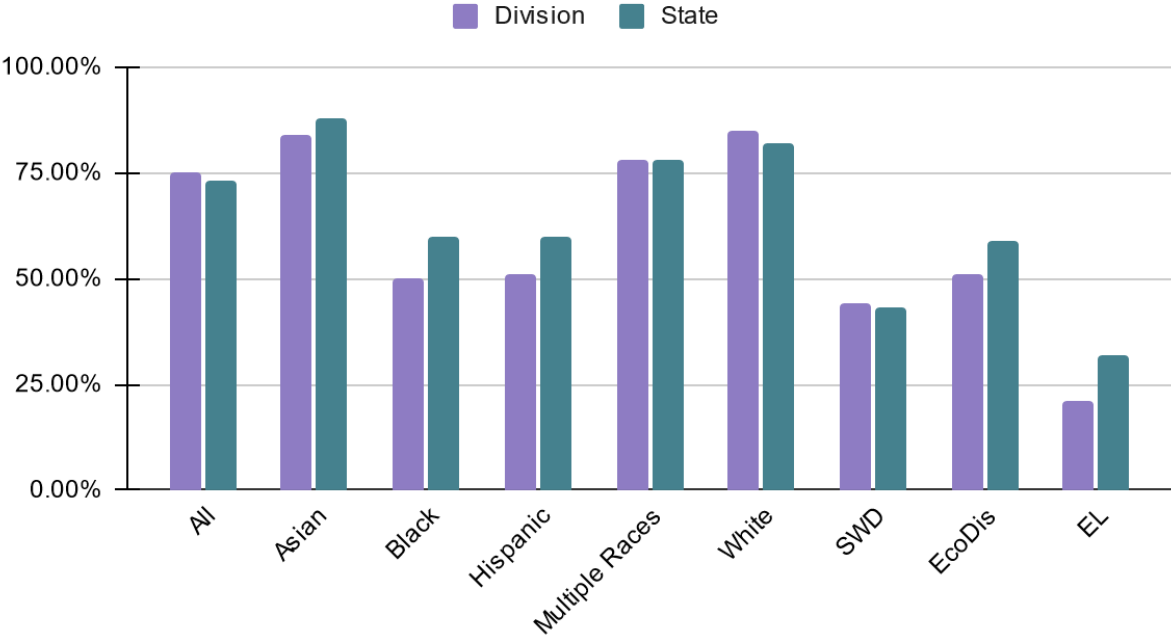

Unadjusted English Pass Rates